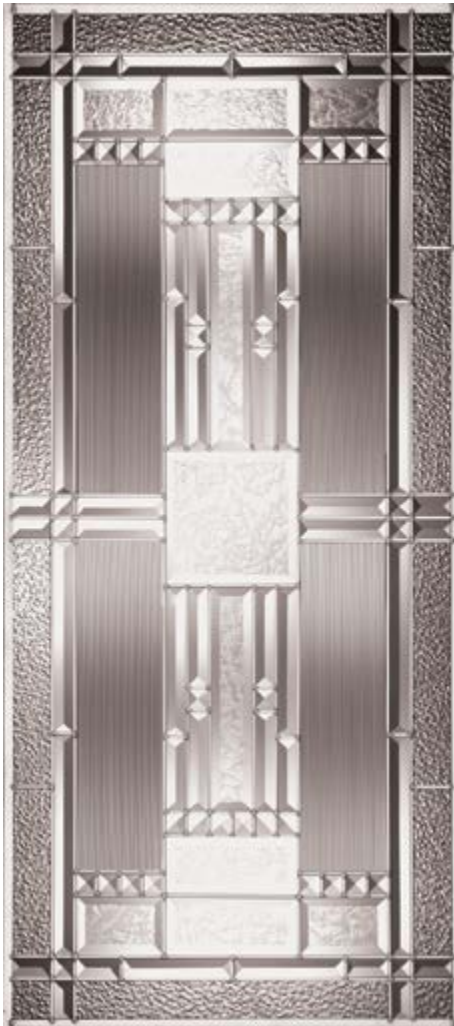

Preston®

Shown in Zinc Caming
Also available in Patina Caming