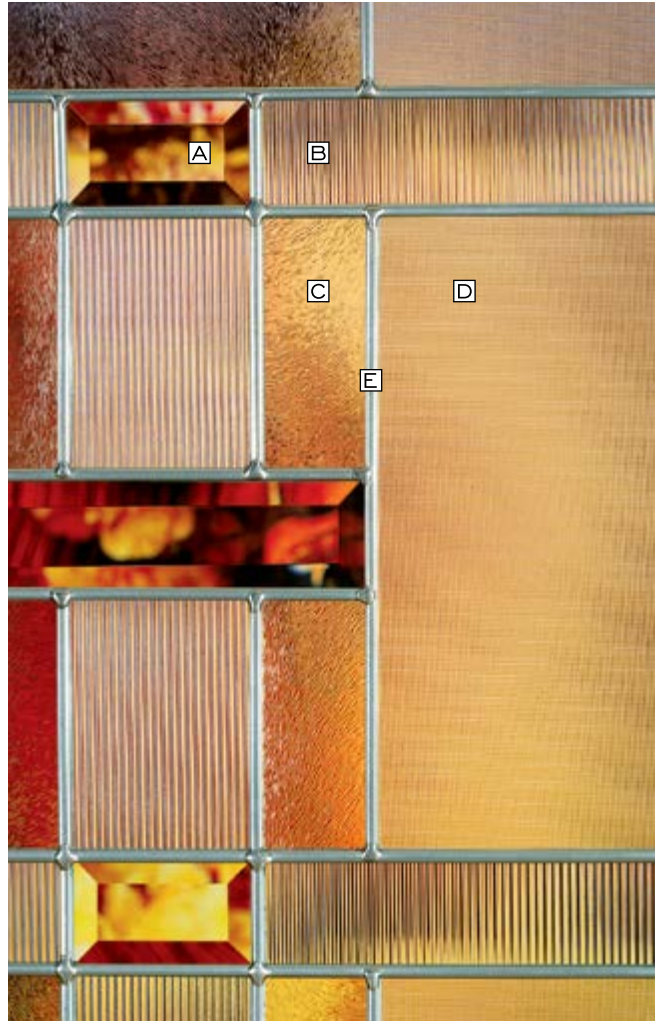

**Privacy Rating 6**

- A Fluted**
- B Clear Bevel**
- C Seedy**
- D Glue Chip**
- E Zinc Caming**

Available Glass Shapes

7' & 8' heights also available

See Catalog for complete availability and options

Available Sidelites