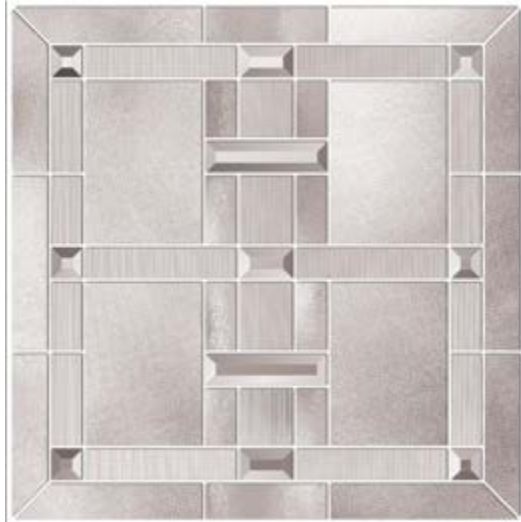

**Privacy Rating 6**

- A Fluted**
- B Clear Bevel**
- C Seedy**
- D Glue Chip**
- E Zinc Caming**

Available Glass Shapes

7' & 8' heights also available

See Catalog for complete availability and options

Available Sidelites

**PRIVACY RATING (PR)**

1	10
Less private	More private

Our glass collections are assigned a privacy rating based on the overall obscurity of the glass types used.

**Privacy Rating 8**

- A Clear Bevel**
- B Fluted**
- C Chinchilla**
- D Microscreen**
- E Zinc Caming**