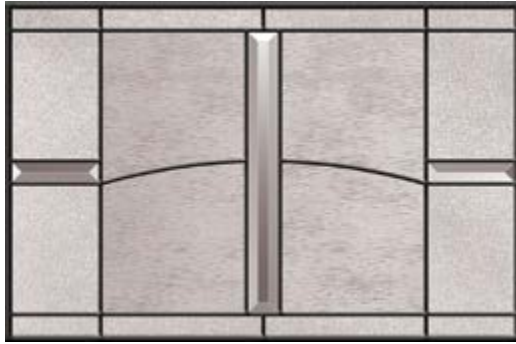

Tideland™

Shown in Patina Caming

PRIVACY RATING (PR)

1	10
Less private	More private

Our glass collections are assigned a privacy rating based on the overall obscurity of the glass types used.

Privacy Rating 8

- **A Clear Bevel**
- **B Cord**
- **C Sandstone™**
- **D Zinc Caming**

Available Glass Shapes

Available Sidelites

See Catalog for complete availability and options