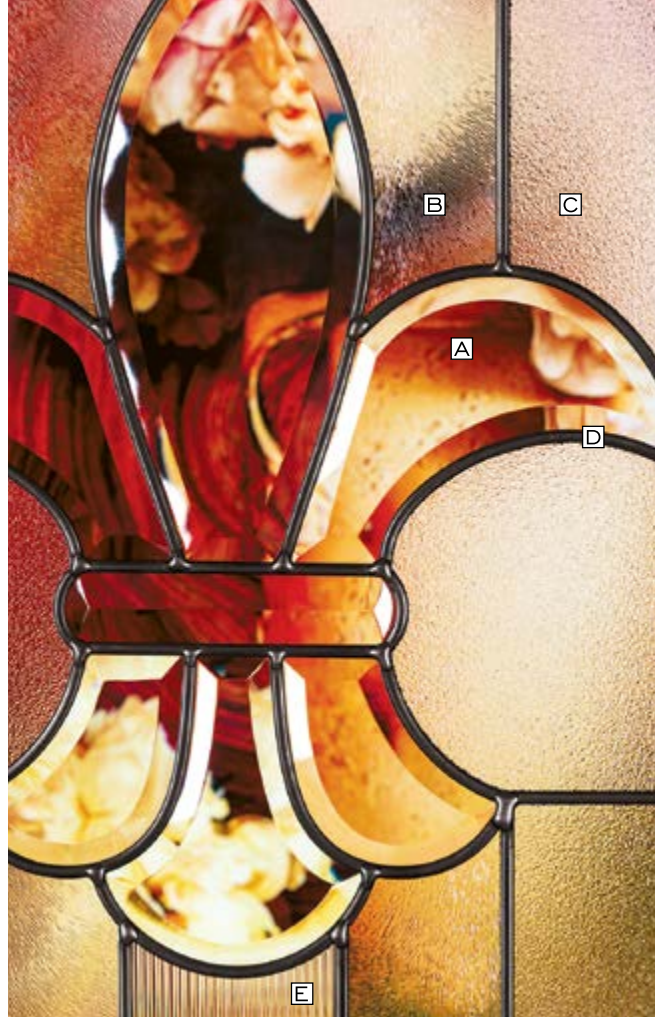

Fleur De Lis

Shown in Patina Caming