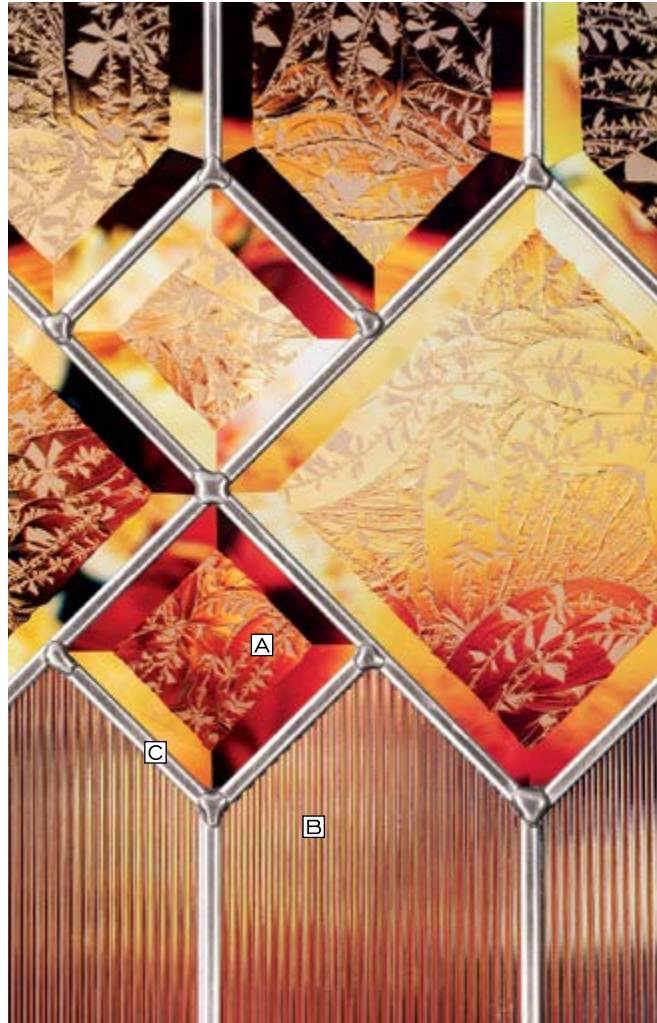

**Privacy Rating 8**

- A Clear Bevel**
- B Pebble**
- C Chinchilla**
- D Zinc Caming**

Available Glass Shapes

See Catalog for complete availability and options

Available Sidelites

**Mission Pointe™**  
Shown in Zinc Caming