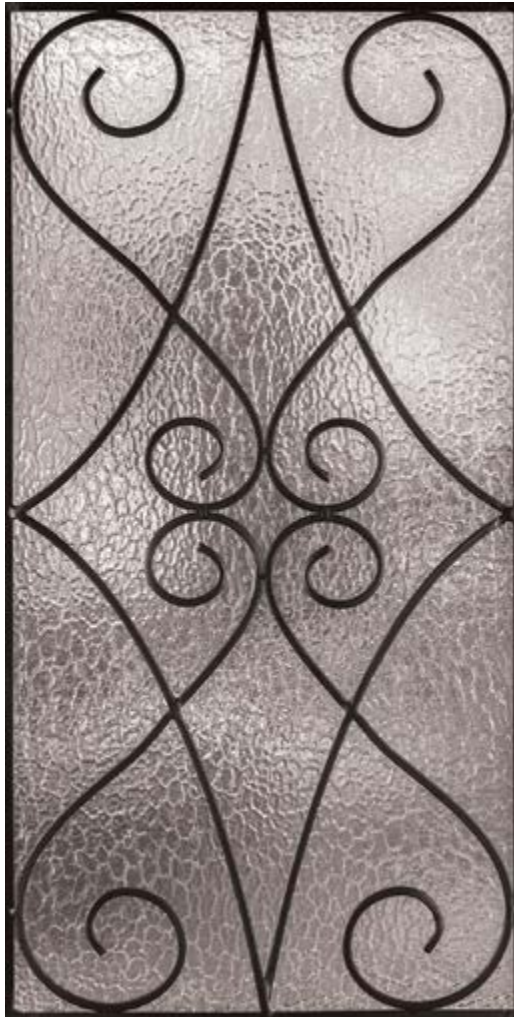

**Privacy Rating 8**

- A** Hammered
- B** Wrought Iron

Available Glass Shapes

8' heights also available

See Catalog for complete availability and options

**PRIVACY RATING (PR)**   
 1 Less private 10 More private  
 Our glass collections are assigned a privacy rating based on the overall obscurity of the glass types used.