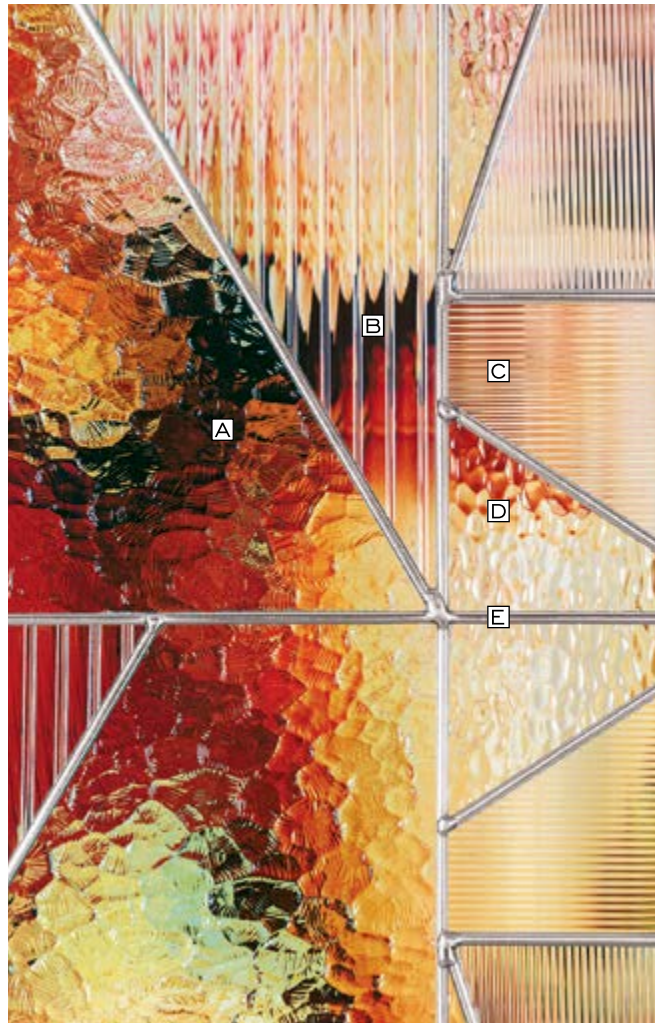

**PRIVACY RATING (PR)**

1	Less private	More private	10
---	--------------	--------------	----

Our glass collections are assigned a privacy rating based on the overall obscurity of the glass types used.

**Privacy Rating 8**

- A Fluted**
- B Cord**
- C Sandstone™**
- D Patina Caming**

Available Glass Shapes  
7' & 8' heights also available

See Catalog for complete availability and options

Available Sidelites

**Ridgway™**  
Shown in Zinc Caming

**PRIVACY RATING (PR)**

1	Less private	10	More private
---	--------------	----	--------------

Our glass collections are assigned a privacy rating based on the overall obscurity of the glass types used.

**Privacy Rating 8**

- A** Hammered
- B** Reeded
- C** Fluted
- D** Pebble
- E** Zinc Caming

Available Glass Shapes 

7' & 8' heights also available

See Catalog for complete availability and options