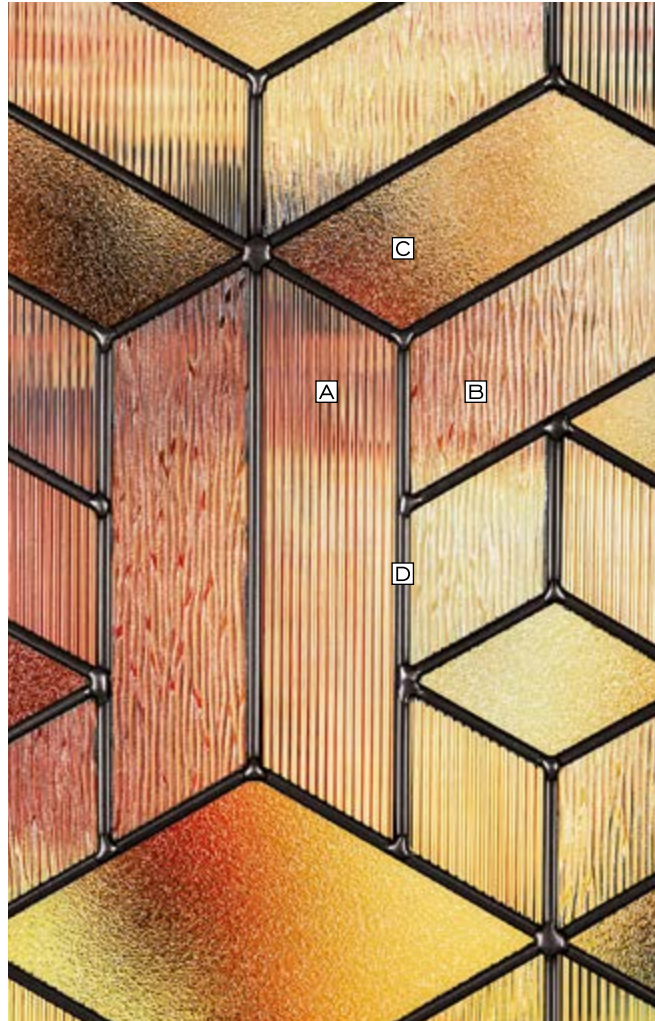

# Bevel

Shown in Brass Caming  
Also available in Patina & Zinc Caming

**PRIVACY RATING (PR)**

1 Less private 10 More private

Our glass collections are assigned a privacy rating based on the overall obscurity of the glass types used.

**Privacy Rating 1**

- A Clear Bevel**
- B Brass Caming**

Available Glass Shapes  
7' & 8' heights also available

Available Sidelites

See Catalog for complete availability and options

**Kincaid™**  
Shown in Patina Caming