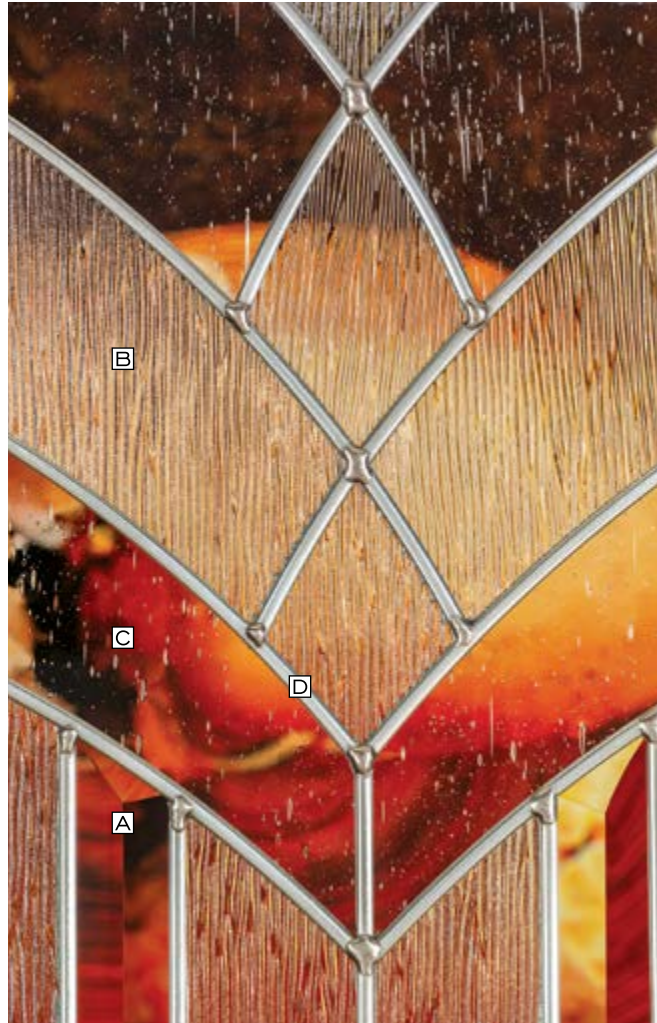

Pomona™
Shown in Zinc Caming
Also available in Patina Caming