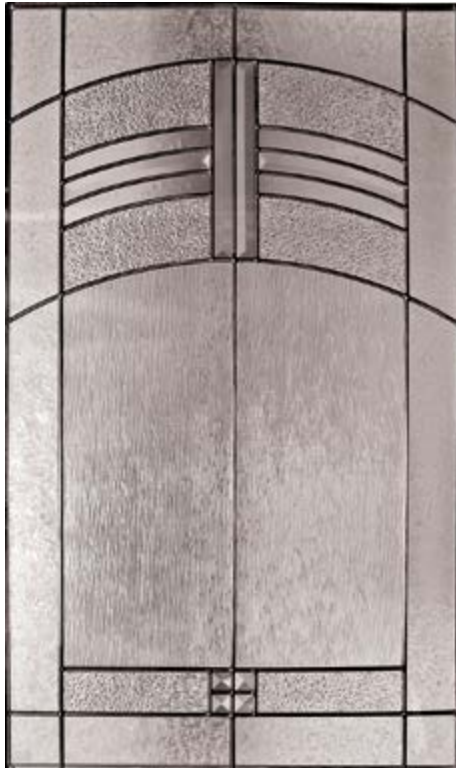

Rochester™

Shown in Patina Caming