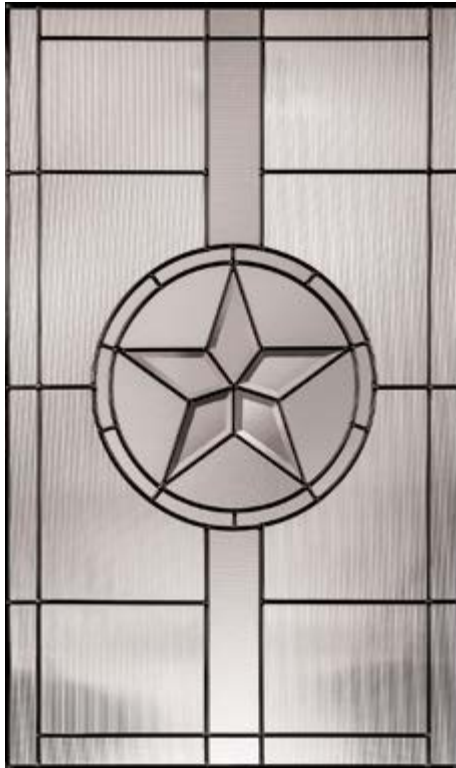

Star

Shown in Patina Caming