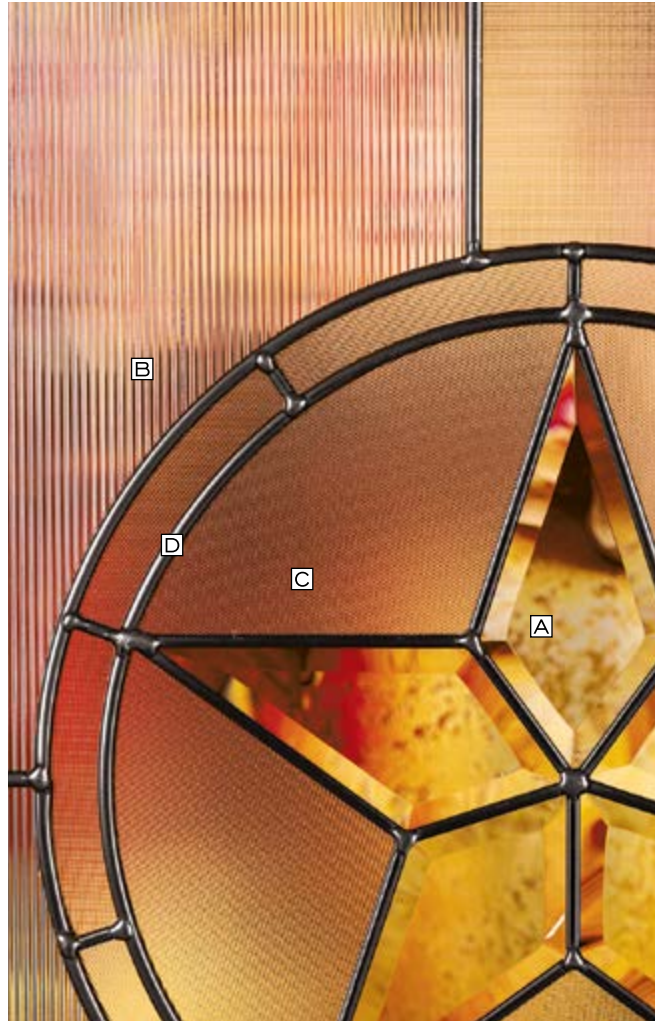

Star

Shown in Patina Caming