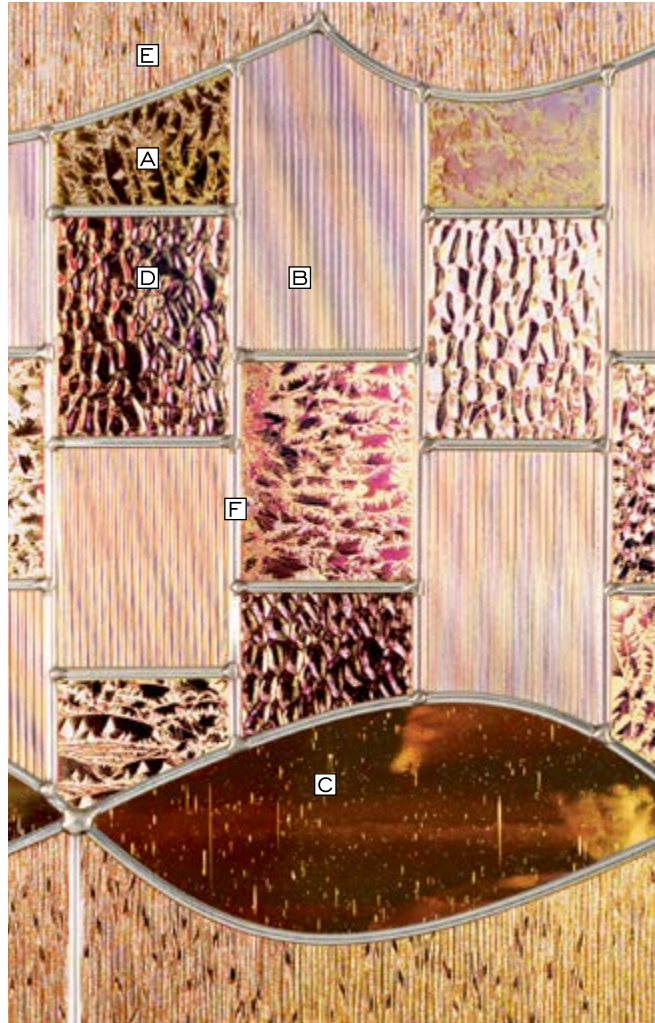

Our glass collections are assigned a privacy rating based on the overall obscurity of the glass types used.

**Privacy Rating 8**

- A Hammered**
- B Wrought Iron**

Available Glass Shapes

7' & 8' heights also available

See Catalog for complete availability and options

Available Sidelites

# Willow Brook™

Shown in Zinc Caming

**PRIVACY RATING (PR)**

1	Less private	10	More private
---	--------------	----	--------------

Our glass collections are assigned a privacy rating based on the overall obscurity of the glass types used.

**Privacy Rating 7**

- A** Glue Chip
- B** Fluted
- C** Seedy
- D** Pebble
- E** Cord
- F** Zinc Caming
- G** Double Ripple Wave (detail not shown)

Available Glass Shapes

8' heights also available

See Catalog for complete availability and options