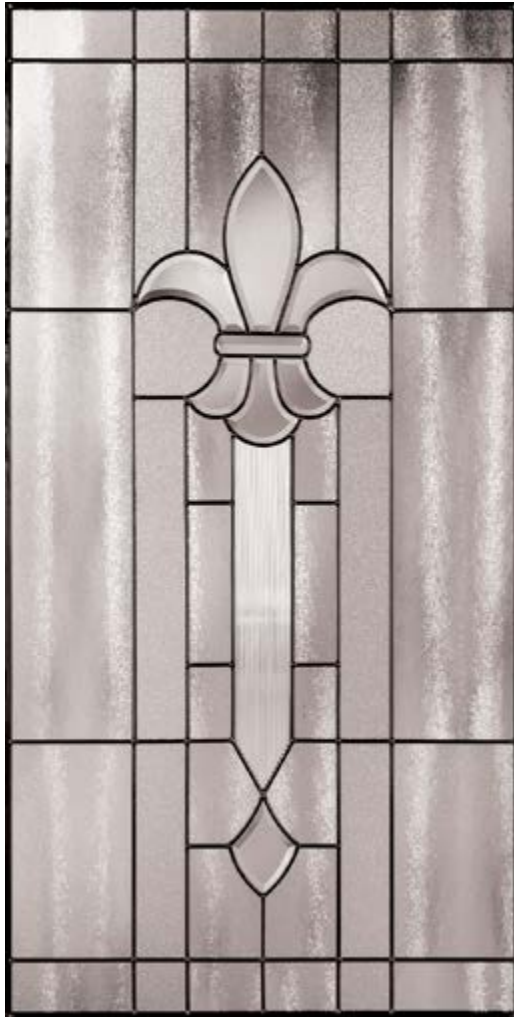

Fleur De Lis

Shown in Patina Caming