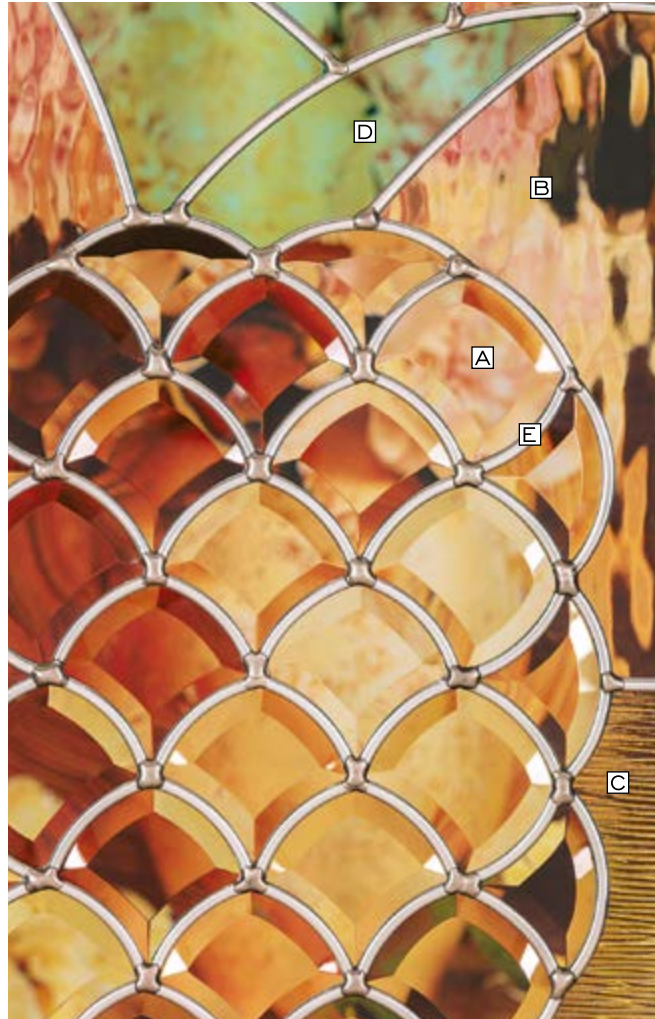

Hopewell™
Shown in Zinc Caming

PRIVACY RATING (PR)

1	Less private	10	More private

Our glass collections are assigned a privacy rating based on the overall obscurity of the glass types used.

Privacy Rating 7

- **A Clear Bevel**
- **B Clear Ripple Wave**
- **C Cord**
- **D Green**
- **E Zinc Caming**
- **F Sandstone™ (detail not shown)**

Available Glass Shapes

See Catalog for complete availability and options