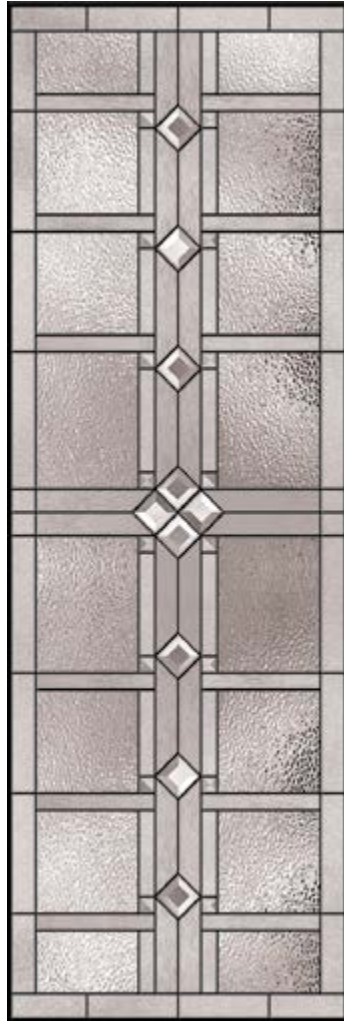

Fairview™

Shown in Patina Caming
(Impact only)

PRIVACY RATING (PR)

1	10
Less private	More private

Our glass collections are assigned a privacy rating based on the overall obscurity of the glass types used.

Privacy Rating 8

- **A Pebble**
- **B Cord**
- **C Sandstone™**
- **D Clear Bevel**
- **E Patina Caming**

Available Glass Shapes

8' height also available

See Catalog for complete availability and options

Available Sidelites