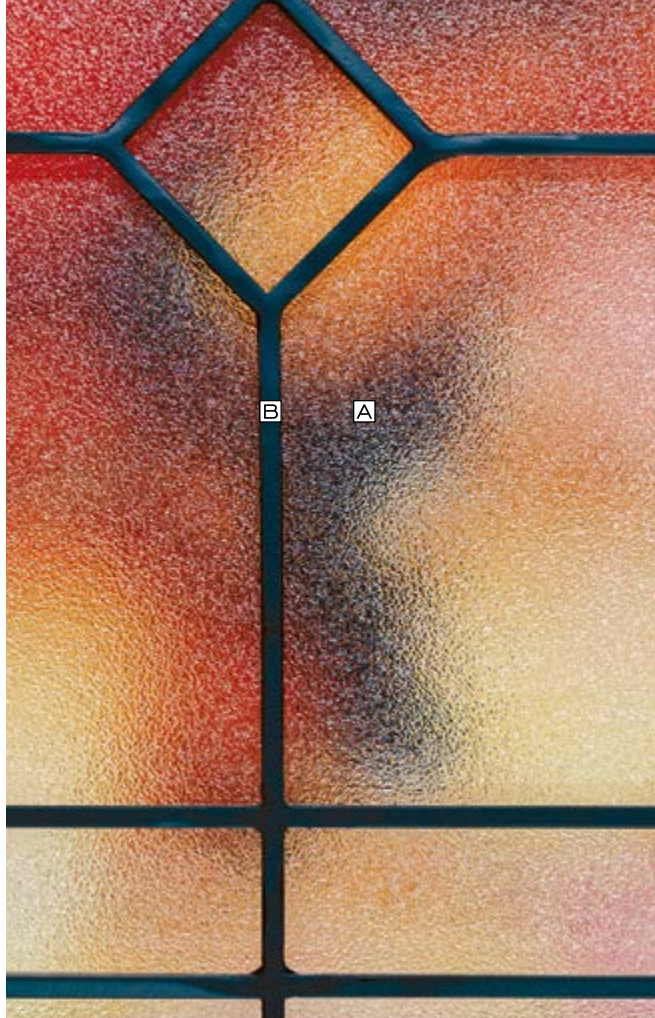

San Angelo™

Wrought Iron

PRIVACY RATING (PR)

1	Less private	More private	10

Our glass collections are assigned a privacy rating based on the overall obscurity of the glass types used.

Privacy Rating 8

A Sandstone™

B Wrought Iron

Available Glass Shapes

7' & 8' heights also available

See Catalog for complete availability and options

Available Sidelites